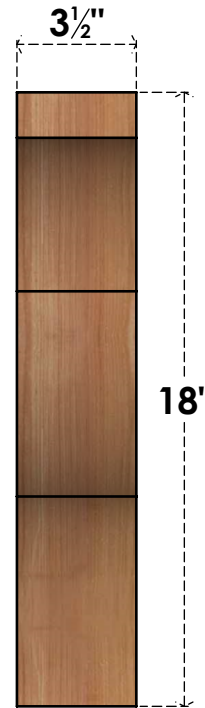

BRC04X14X18FST00SWR

3 1/2"W X 14"D X 18"H FUNSTON SMOOTH BRACE, WESTERN RED CEDAR

SIDE

FRONT

EKENA MILLWORK
 2300 WEST MAIN ST.
 CLARKSVILLE, TX 75426
 TOLL FREE: 866-607-0453
 WWW.EKENAMILLWORK.COM

NOTES

1. INSTALLATION TO BE COMPLETED IN ACCORDANCE WITH MANUFACTURER'S SPECIFICATIONS.
2. DRAWING MAY NOT BE TO SCALE
3. THIS DRAWING IS INTENDED FOR DESIGN AND PLANNING PURPOSES ONLY.
4. ALL INFORMATION CONTAINED HEREIN WAS CURRENT AT THE TIME OF DEVELOPMENT BUT MUST BE REVIEWED AND APPROVED BY THE PRODUCT MANUFACTURER TO BE CONSIDERED ACCURATE.
5. PRODUCTS ARE NOT KILN DRIED. THIS ITEM IS UNIQUE AND WILL CONTAIN THE NATURAL VARIATIONS THAT THE WOOD SPECIES OFFERS. THIS MAY RESULT IN VARIATIONS UP TO 1/4"