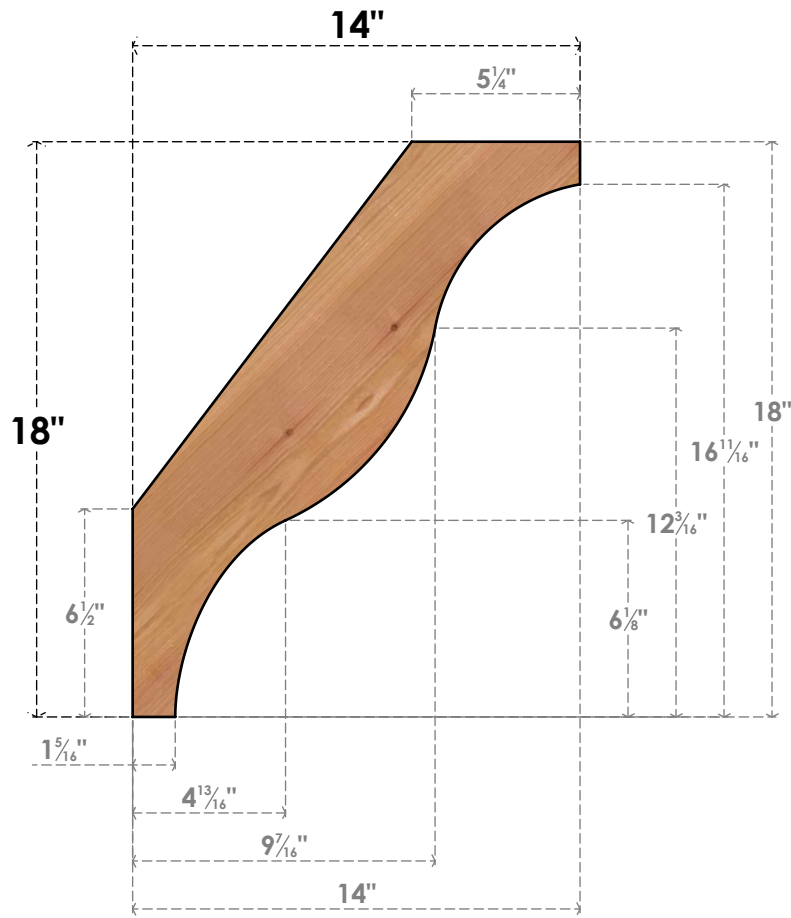

BRC04X14X18FST00SWR

3 1/2"W X 14"D X 18"H FUNSTON SMOOTH BRACE, WESTERN RED CEDAR

SIDE

FRONT

EKENA MILLWORK
 2300 WEST MAIN ST.
 CLARKSVILLE, TX 75426
 TOLL FREE: 866-607-0453
 WWW.EKENAMILLWORK.COM

NOTES

1. INSTALLATION TO BE COMPLETED IN ACCORDANCE WITH MANUFACTURER'S SPECIFICATIONS.
2. DRAWING MAY NOT BE TO SCALE
3. THIS DRAWING IS INTENDED FOR DESIGN AND PLANNING PURPOSES ONLY.
4. ALL INFORMATION CONTAINED HEREIN WAS CURRENT AT THE TIME OF DEVELOPMENT BUT MUST BE REVIEWED AND APPROVED BY THE PRODUCT MANUFACTURER TO BE CONSIDERED ACCURATE.
5. PRODUCTS ARE NOT KILN DRIED. THIS ITEM IS UNIQUE AND WILL CONTAIN THE NATURAL VARIATIONS THAT THE WOOD SPECIES OFFERS. THIS MAY RESULT IN VARIATIONS UP TO 1/4"